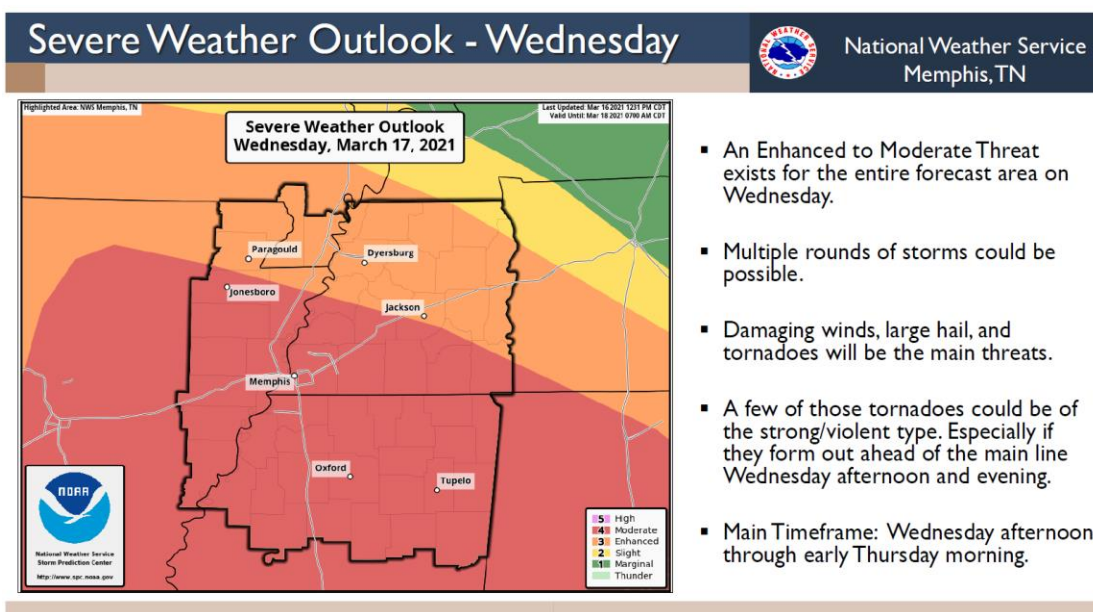

## Prepare Now! Severe Weather Predicted for the Mid-South.

The National Weather Service has indicated severe storms are expected across the entire Mid-South Wednesday into Wednesday night. Hazards could include large hail, damaging winds, and tornadoes. It is important to prepare now, ahead of the storm.

## Severe Thunderstorm and Tornado Safety Tips:

- Listen to NOAA radio for weather alerts.
- Know the alerts: **Severe Thunderstorm watch:** Conditions are favorable. Stay alert! **Severe thunderstorm warning:** Take shelter! Act now! **Tornado watch:** Conditions are favorable. Stay alert! **Tornado Warning:** A tornado has been seen on radar or reported by a spotter. Take shelter!
- Be prepared to evacuate or shelter-in-place.
- Designate a “safe place” to shelter. Underground is best, such as a basement or storm shelter. If not possible, go to the center room on the lowest floor of a sturdy building.
- If you are in a vehicle, try to seek shelter in a sturdy building. If no building is near, pull over, keep seat belt on. Cover head and neck with your arms and cover your body with a coat or blanket.
- Avoid parking under bridges and overpasses.
- Anticipate power outages.
- Charge cell phones and be sure to have fresh batteries for flashlights.